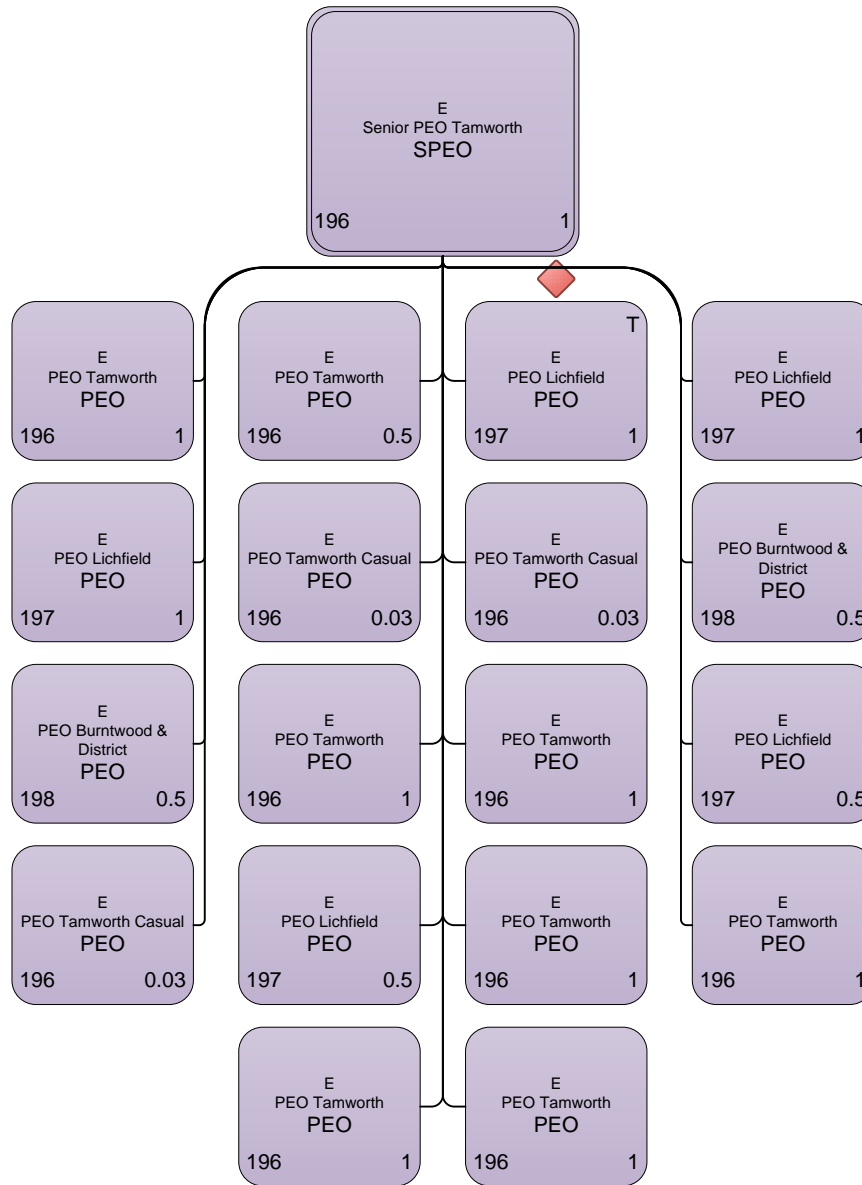

PLEASE NOTE – PUBLIC PROTECTION UNIT TRANSFER TO PROTECTIVE SERVICES WITH EFFECT FROM 01/04/2009

ESTABLISHMENT 1 X SERGEANT & 7 X PC POSTS + 2 X SUPPORT STAFF POSTS

Inspector
Divisional Inspectorate Insp
8.3G

878 1

Inspector
Divisional Inspectorate Insp
8.3G

878 1

Inspector
Divisional Inspectorate Insp
8.3G

878 1

'V' for vacancy but not yet being pursued also 'R' which is currently being recruited into

Vacancy is currently 'Frozen' and not being recruited into

Post holder currently temporarily abstracted

PC or Sergeant still in their probationary period

KEY