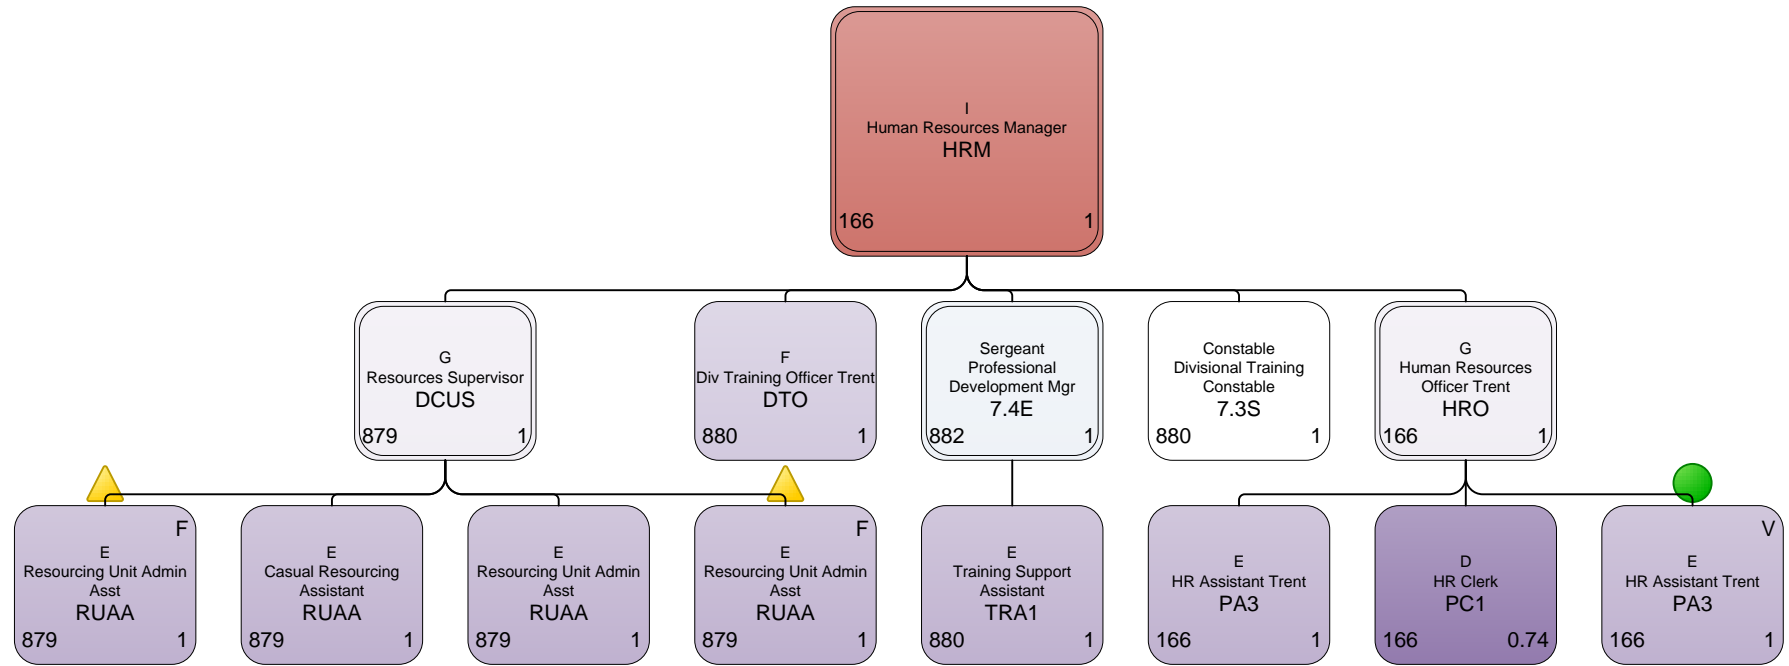

PLEASE NOTE – PUBLIC PROTECTION UNIT TRANSFER TO PROTECTIVE SERVICES WITH EFFECT FROM 01/04/2009

ESTABLISHMENT 1 X SERGEANT & 7 X PC POSTS + 2 X SUPPORT STAFF POSTS

Inspector
Divisional Inspectorate Insp
8.3G

878 1

Inspector
Divisional Inspectorate Insp
8.3G

878 1

Inspector
Divisional Inspectorate Insp
8.3G

878 1

'V' for vacancy but not yet being pursued also 'R' which is currently being recruited into

Vacancy is currently 'Frozen' and not being recruited into

Post holder currently temporarily abstracted

PC or Sergeant still in their probationary period

KEY