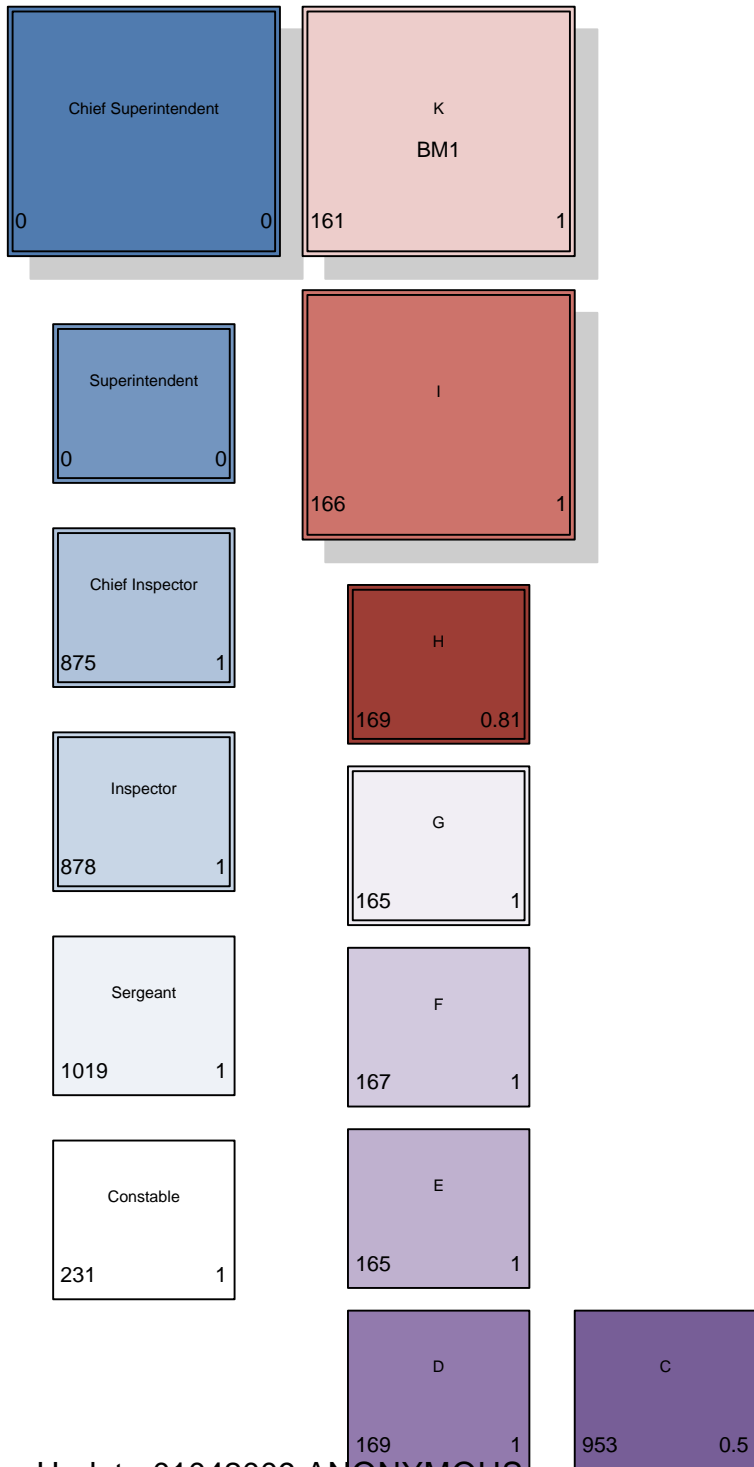

878 1

Inspector
Divisional Inspectorate Insp
8.3G

878 1

Inspector
Divisional Inspectorate Insp
8.3G

878 1

'V' for vacancy but not yet being pursued also 'R' which is currently being recruited into

Vacancy is currently 'Frozen' and not being recruited into