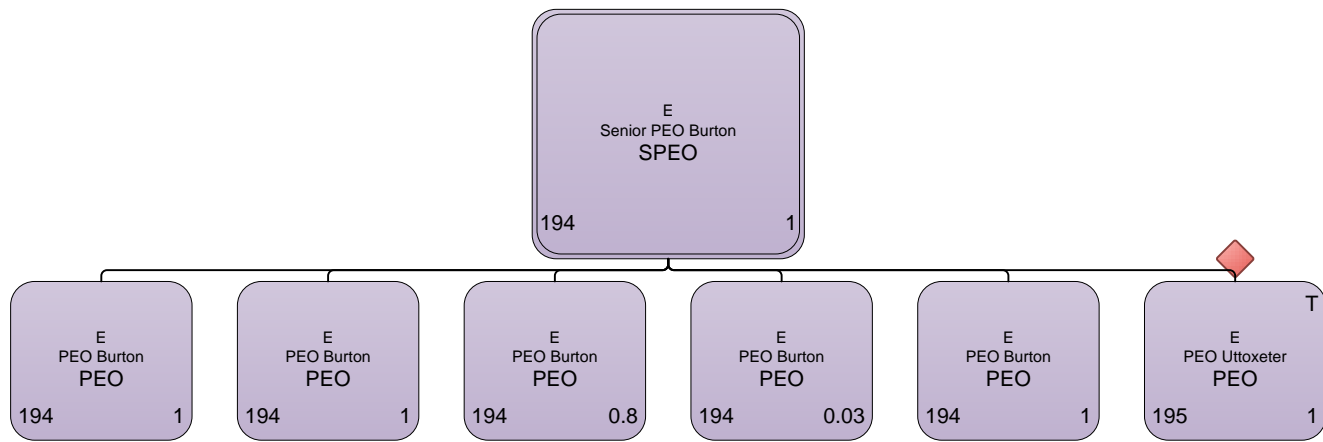

878 1

Inspector
Divisional Inspectorate Insp
8.3G

878 1

Inspector
Divisional Inspectorate Insp
8.3G

878 1

'V' for vacancy but not yet being pursued also 'R' which is currently being recruited into

Vacancy is currently 'Frozen' and not being recruited into

Position being held for recruitment of student officers. Please note these are for admin only and are not counted in the establishment

Post holder currently abstracted due to acting in another position

Post holder currently temporarily abstracted

PC or Sergeant still in their probationary period

KEY