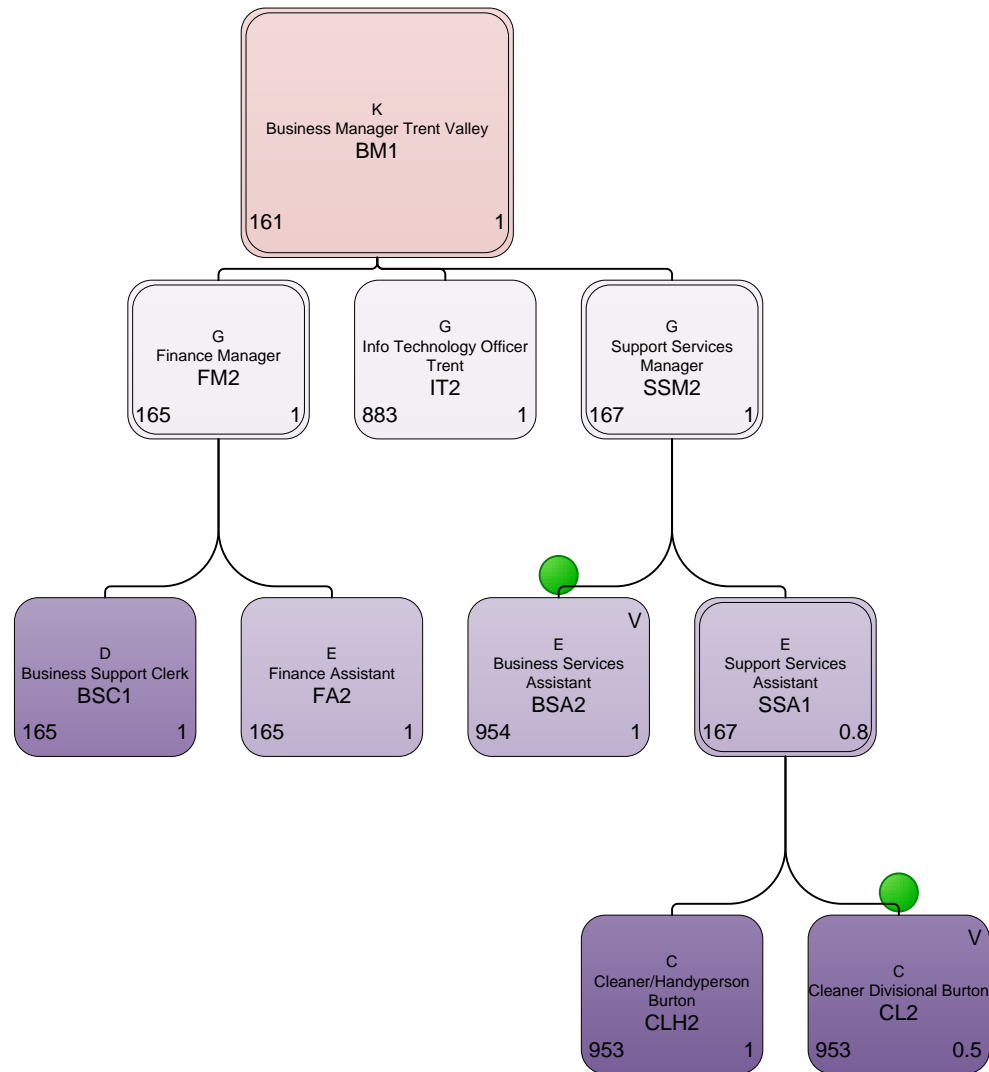

PLEASE NOTE – PUBLIC PROTECTION UNIT TRANSFER TO PROTECTIVE SERVICES WITH EFFECT FROM 01/04/2009

ESTABLISHMENT 1 X SERGEANT & 7 X PC POSTS + 2 X SUPPORT STAFF POSTS

Inspector
Divisional Inspectorate Insp
8.3G

878 1

Inspector
Divisional Inspectorate Insp
8.3G

878 1

Inspector
Divisional Inspectorate Insp
8.3G

878 1

'V' for vacancy but not yet being pursued also 'R' which is currently being recruited into

Vacancy is currently 'Frozen' and not being recruited into

Post holder currently temporarily abstracted

PC or Sergeant still in their probationary period

KEY